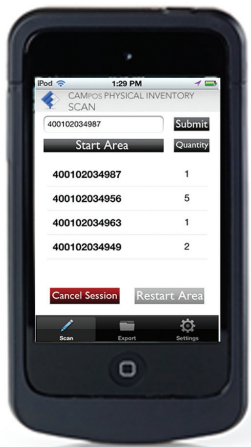

Independent pharmacy retailers choose *CAM's POS System* over any other.

Now offering
an iPod Physical
Inventory
Application!

CAM maximizes on the technology needed to control inventory and streamline retail and pharmacy processes, while increasing your bottom line. We offer a complete customer management program with frequent buyer, gift card, email campaigns, and more. CAM's System Performance Pro will help to lower your IT costs, increase your total technology up time and reduce the amount of time spent managing your IT assets.