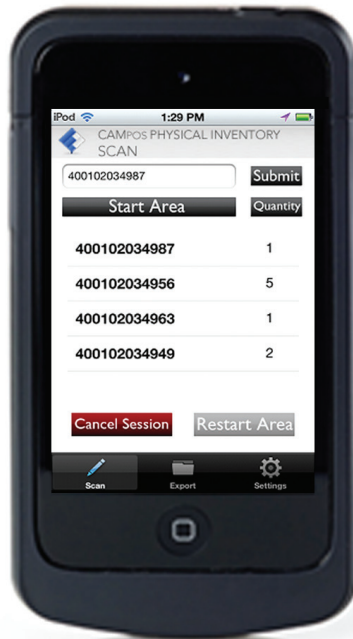

Scan. Sync. Save.

Making it Easier for You to do Business.

Mobile Applications Designed For You.

Use our mobile applications with the Linea-Pro to quickly and easily complete your physical inventory, purchasing & receiving and stock transfers from anywhere! These standalone applications make your daily tasks faster and easier than using traditional wireless scanners.