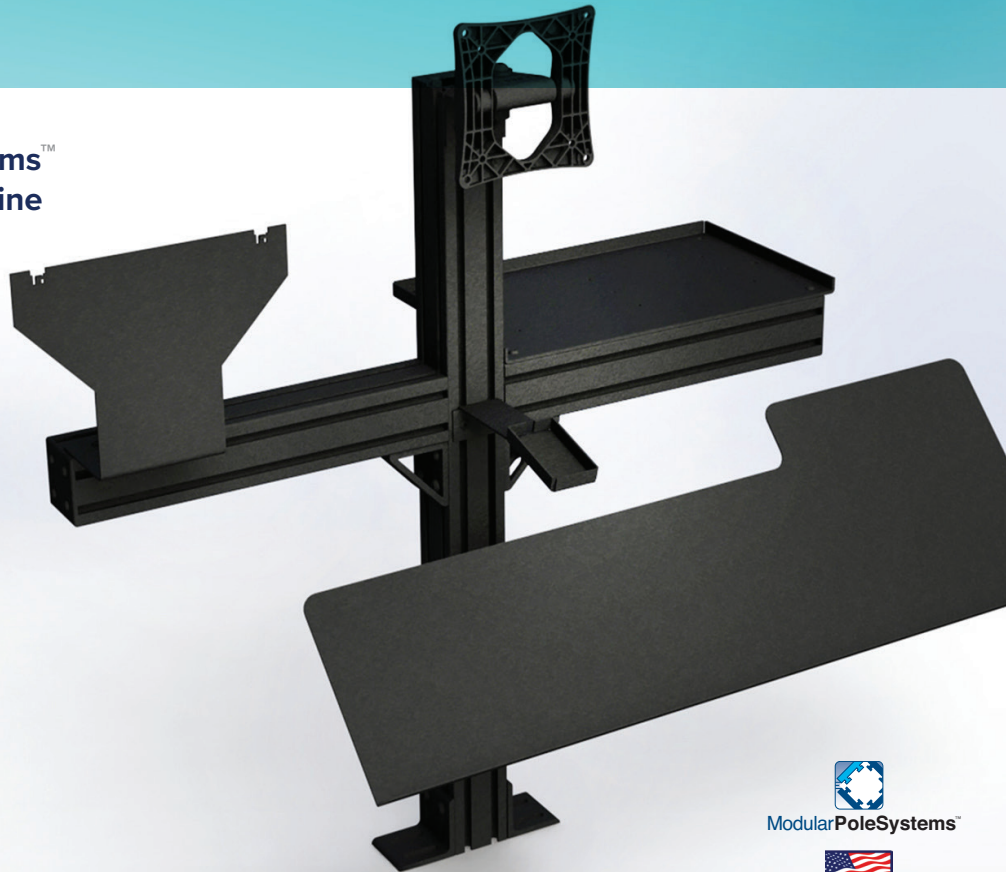

CHECKOUT SIMPLIFIED

Declutter Your Pharmacy and Increase Efficiency

The Source Modular Pole Systems™
is the affordable way to streamline
your pharmacy operations:

- Square Pole mounts more equipment
- Easy installation and cable management
- Flexible to allow ease-of-use by customers and staff
- Constant friction hinge adjusts and stays where you put it
- Build and maintain customer loyalty

Source Communications.
Checkout Simplified.

303-466-8925

source-communications.com

Salesteam@source-communications.com

source
COMMUNICATIONS