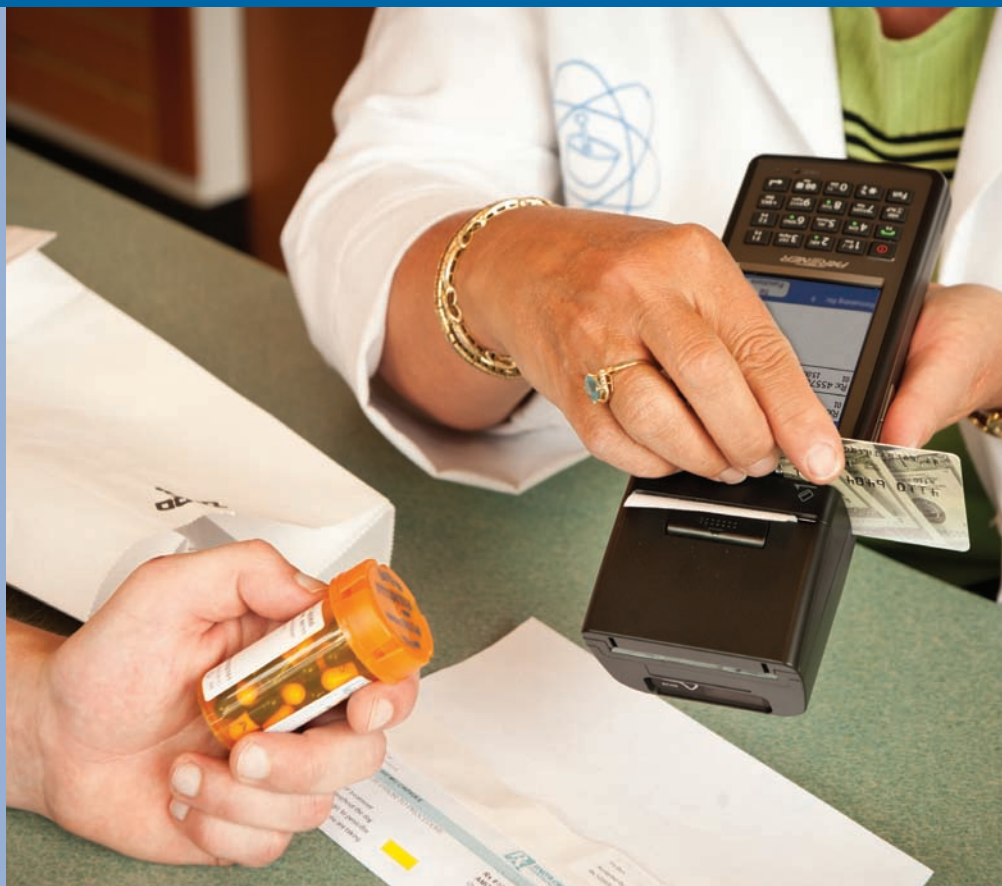

Your next cash register shouldn't look like a cash register.

Gain these advantages and more:

A register that doesn't require counter space

Smart RX retrieval

Reduce customer lines immediately

A smooth solution for sidewalk sales

New, eco-friendly email receipt option.

EvolutionPOS™ for Pharmacy, the next wave of efficiency.

Retail Management Solutions, the leading provider of POS systems for independent and outpatient pharmacies, introduces the next generation pharmacy POS.

The most practical cash register doesn't look like one.

EvolutionPOS™ is a handheld transaction terminal that accomplishes everything you expect at the point of sale – immediately, wirelessly and securely.

All the register functions are right in your hands: barcode scanning, payment card entry, electronic signature capture, receipt printing and more.

You will gain efficiency, flexibility and savings, in part because EvolutionPOS costs less than conventional POS registers.